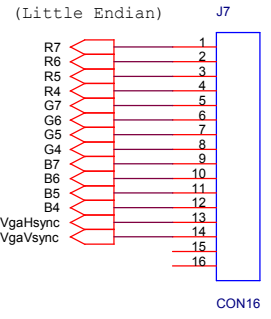

Title			
Camera, Motor and Buzzer I/F			
Size	Document Number	CAM4PAP	Rev
B			1.0
Date:	Saturday, January 18, 2014	Sheet	1 of 2

Title		
VGA and PushSW I/F		
Size	Document Number	Rev
B	CAM4PAP	1.0
Date:	Saturday, January 18, 2014	Sheet 2 of 2