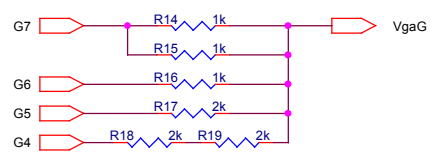

Title			
Camera, Motor and Buzzer I/F			
Size	Document Number	CAM4PAP	Rev
B			1.0
Date:	Saturday, January 18, 2014	Sheet	1 of 2

Title		
VGA and PushSW I/F		
Size	Document Number	Rev
B	CAM4PAP	1.0
Date:	Saturday, January 18, 2014	Sheet 2 of 2