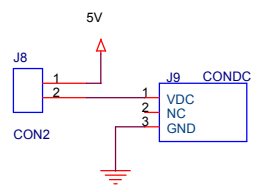

Title			
Camera, Motor and Buzzer I/F			
Size	Document Number	CAM4PAP	Rev
B			1.0
Date:	Saturday, January 18, 2014	Sheet	1 of 2

Title		
VGA and PushSW I/F		
Size	Document Number	Rev
B	CAM4PAP	1.0
Date:	Saturday, January 18, 2014	Sheet 2 of 2