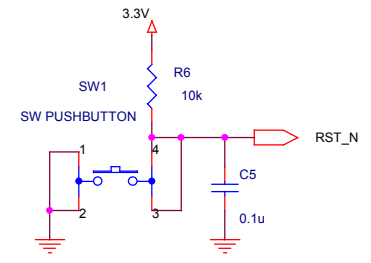

Title			
Camera, Motor and Buzzer I/F			
Size	Document Number	CAM4PAP	Rev
B			1.0
Date:	Saturday, January 18, 2014	Sheet	1 of 2

Title		
VGA and PushSW I/F		
Size	Document Number	Rev
B	CAM4PAP	1.0
Date:	Saturday, January 18, 2014	Sheet 2 of 2