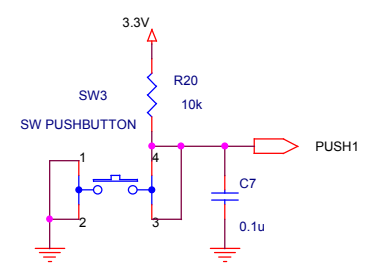

Title			
Camera, Motor and Buzzer I/F			
Size	Document Number	CAM4PAP	Rev
B			1.0
Date:	Saturday, January 18, 2014	Sheet	1 of 2

Title		
VGA and PushSW I/F		
Size	Document Number	Rev
B	CAM4PAP	1.0
Date:	Saturday, January 18, 2014	Sheet 2 of 2