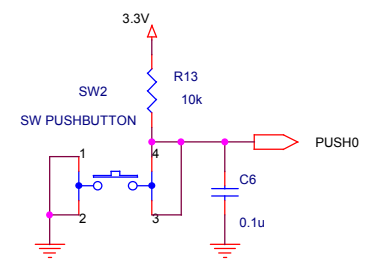

Title			
Camera, Motor and Buzzer I/F			
Size	Document Number	CAM4PAP	Rev
B			1.0
Date:	Saturday, January 18, 2014	Sheet	1 of 2

Title		
VGA and PushSW I/F		
Size	Document Number	Rev
B	CAM4PAP	1.0
Date:	Saturday, January 18, 2014	Sheet 2 of 2