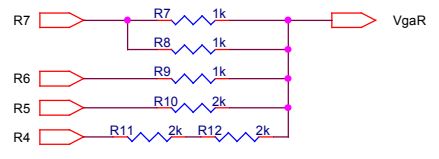

Title			
Camera, Motor and Buzzer I/F			
Size	Document Number	CAM4PAP	Rev
B			1.0
Date:	Saturday, January 18, 2014	Sheet	1 of 2

Title		
VGA and PushSW I/F		
Size	Document Number	Rev
B	CAM4PAP	1.0
Date:	Saturday, January 18, 2014	Sheet 2 of 2