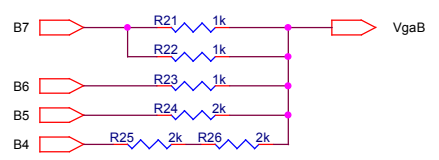

Title			
Camera, Motor and Buzzer I/F			
Size	Document Number	CAM4PAP	Rev
B			1.0
Date:	Saturday, January 18, 2014	Sheet	1 of 2

Title		
VGA and PushSW I/F		
Size	Document Number	Rev
B	CAM4PAP	1.0
Date:	Saturday, January 18, 2014	Sheet 2 of 2