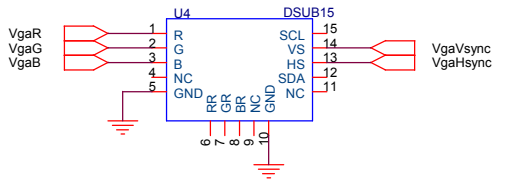

Title			
Camera, Motor and Buzzer I/F			
Size	Document Number	CAM4PAP	Rev
B			1.0
Date:	Saturday, January 18, 2014	Sheet	1 of 2

Title		
VGA and PushSW I/F		
Size	Document Number	Rev
B	CAM4PAP	1.0
Date:	Saturday, January 18, 2014	Sheet 2 of 2