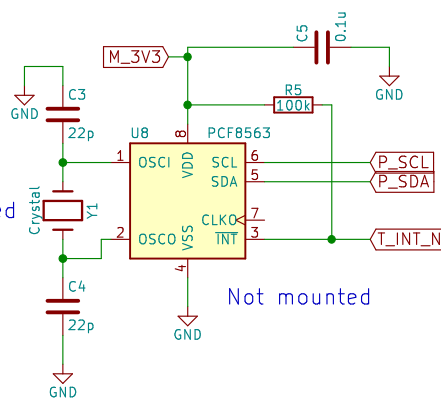

to Distant Sensor  
 black & blue  
 white  
 red & yellow

to Raspberry Pi

Not mounted

Not mounted

to Arduino (Lazurite Basic)

Power Saving Camera System with RasPi and Arduino

designed by Toshio Iwata at digitalfilter.com

Sheet: /	
File: PSCAM.sch	
<b>Title: RASPINO-02</b>	
Size: A4	Date: 2016-12-11
KiCad E.D.A. kicad 4.0.2-stable	Rev: 2.0
	Id: 1/1