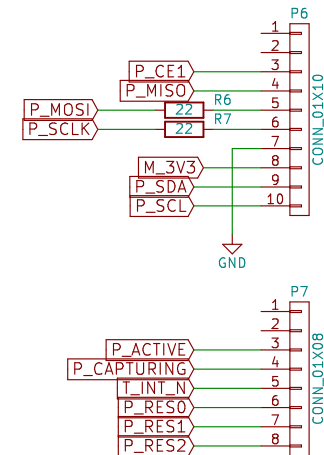

to Distant Sensor  
 black & blue  
 white  
 red & yellow

to Raspberry Pi

Not mounted

Not mounted

to Arduino (Lazurite Basic)

Power Saving Camera System with RasPi and Arduino

designed by Toshio Iwata at digitalfilter.com

Sheet: /	
File: PSCAM.sch	
<b>Title: RASPINO-02</b>	
Size: A4	Date: 2016-12-11
KiCad E.D.A. kicad 4.0.2-stable	Rev: 2.0
	Id: 1/1