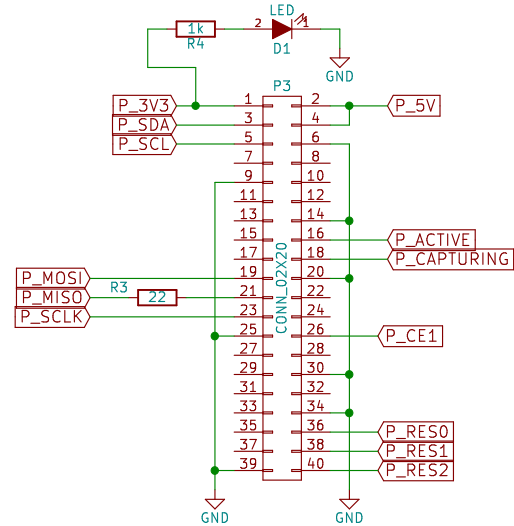

to Distant Sensor  
 black & blue  
 white  
 red & yellow

to Raspberry Pi

Not mounted

Not mounted

to Arduino (Lazurite Basic)

Power Saving Camera System with RasPi and Arduino

designed by Toshio Iwata at digitalfilter.com

Sheet: /	
File: PSCAM.sch	
<b>Title: RASPINO-02</b>	
Size: A4	Date: 2016-12-11
KiCad E.D.A. kicad 4.0.2-stable	Rev: 2.0
	Id: 1/1