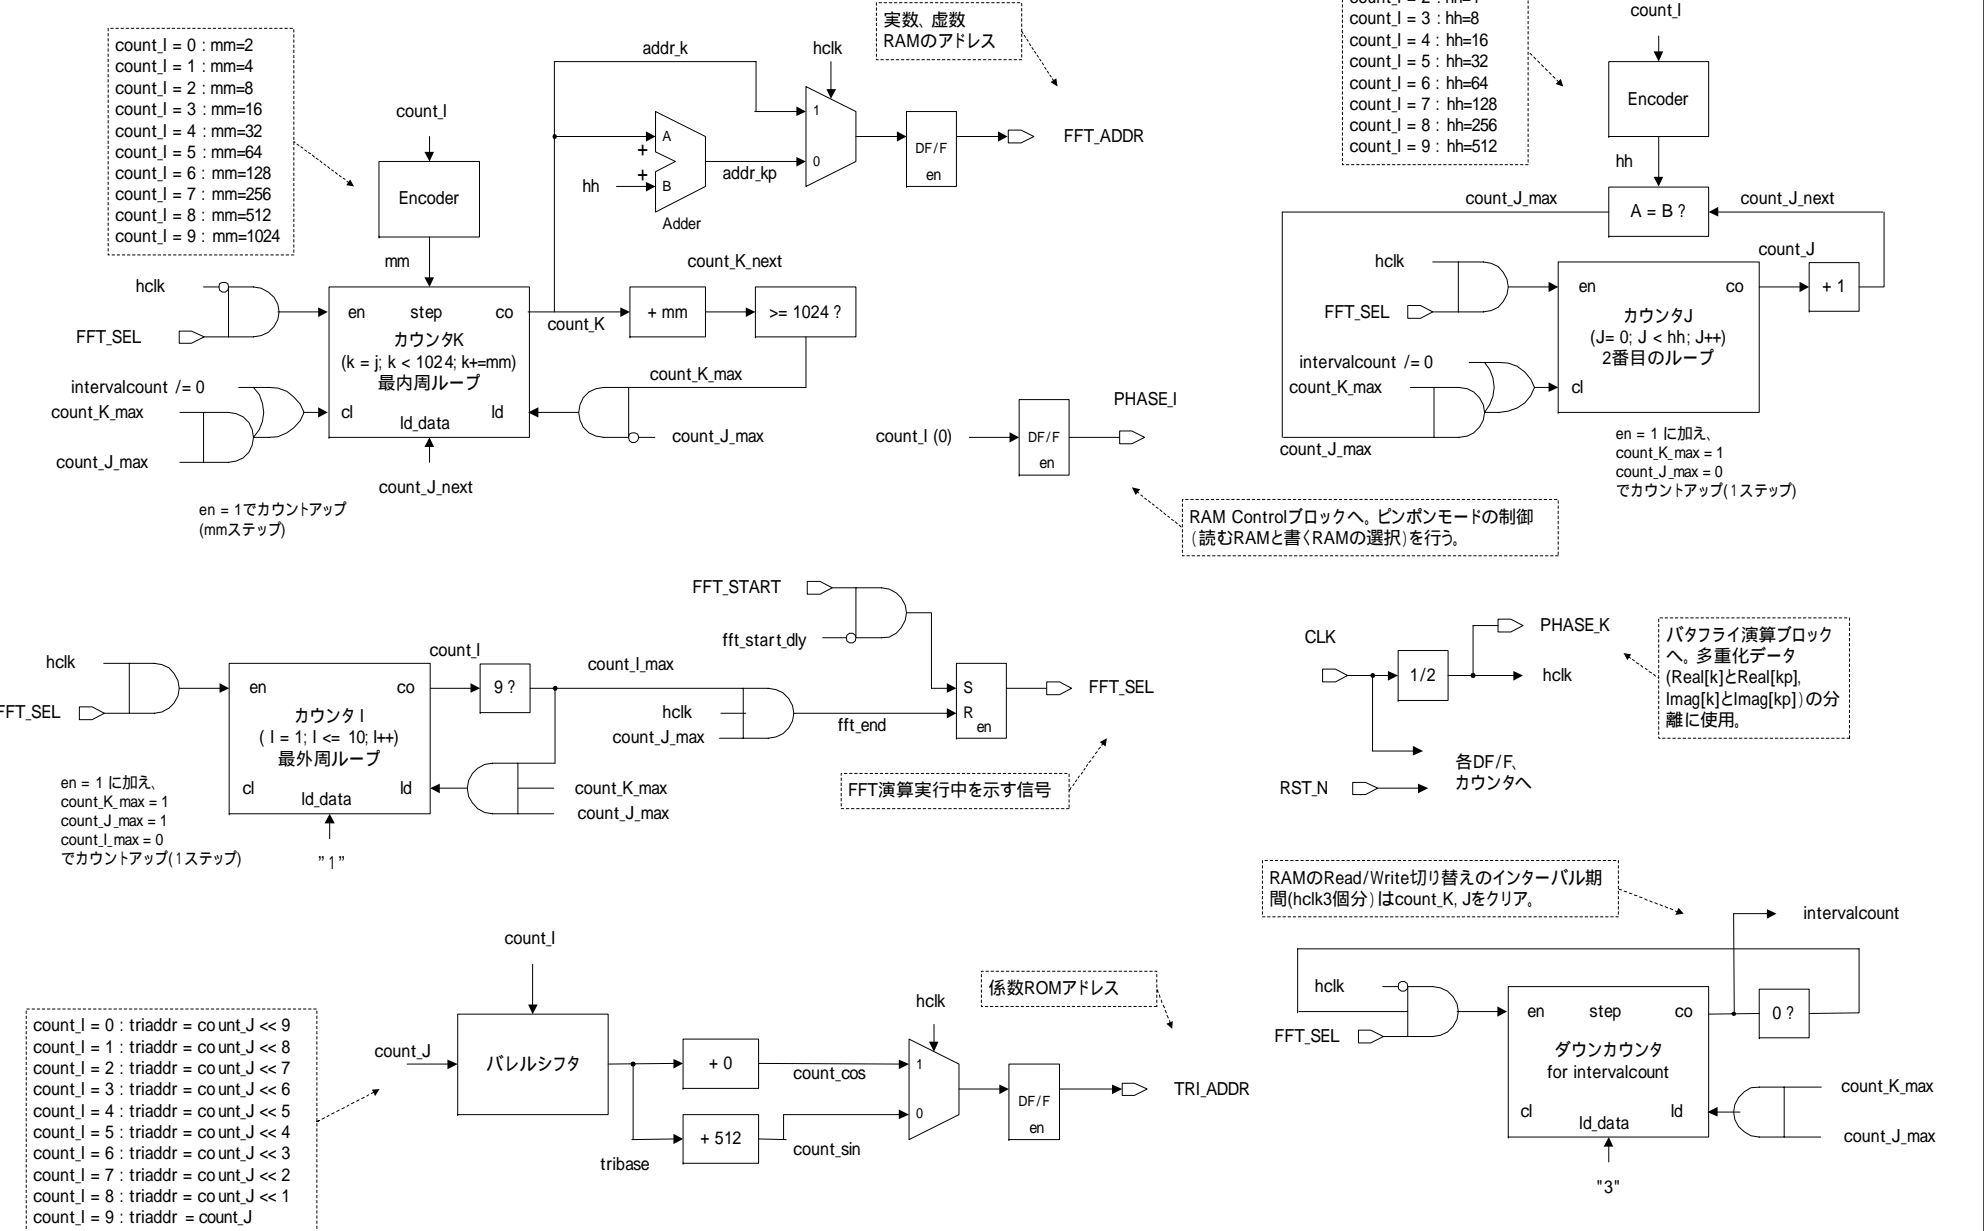

Address Generator AdrsGen.vhd

REVISIONS		
SYM	DATE	REVD
	2009/06/21	ver. 0.3

PT.NO.	DWN	T. Iwata		FftRtl_1024 1k point FFT written in VHDL	DIGITALFILTER. COM	SH.
	CHKD					—
	APPD					