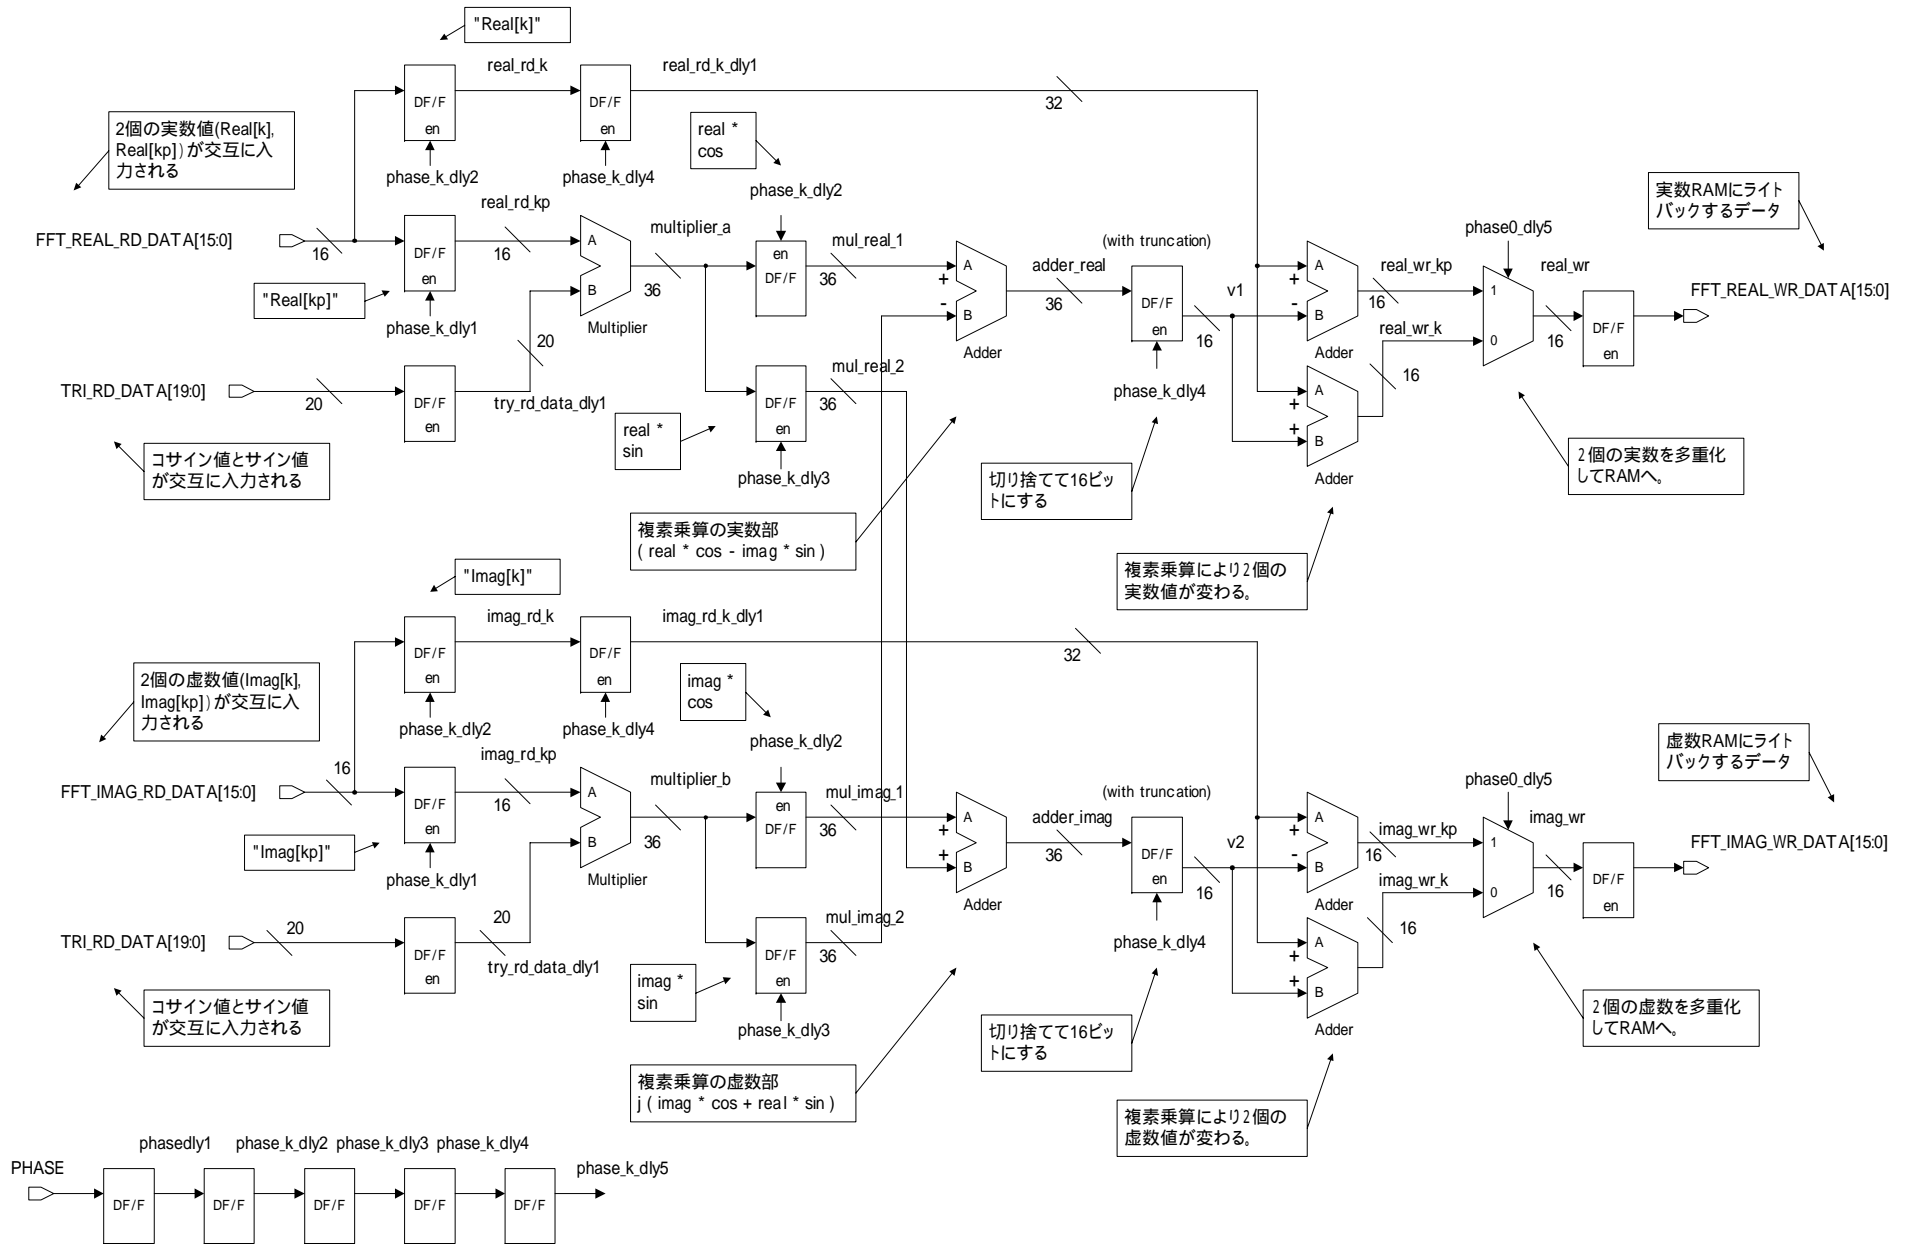

バタフライ演算 butterfly.vhd

REVISIONS		
SYM	DATE	REVD
	2009/06/21	ver. 0.3

PT.NO.	DWN	T. Iwata		FftRtl_1024 1k point FFT written in VHDL	DIGITALFILTER. COM	SH.
	CHKD					—
	APPD					