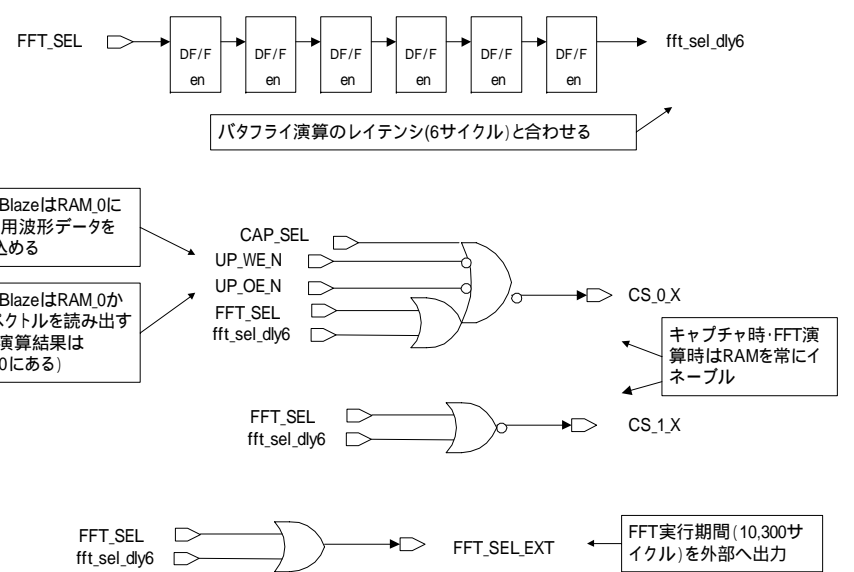

RAM Controller RamCtrl.vhd

REVISIONS		
SYM	DATE	REVD
	2009/06/21	ver. 0.3