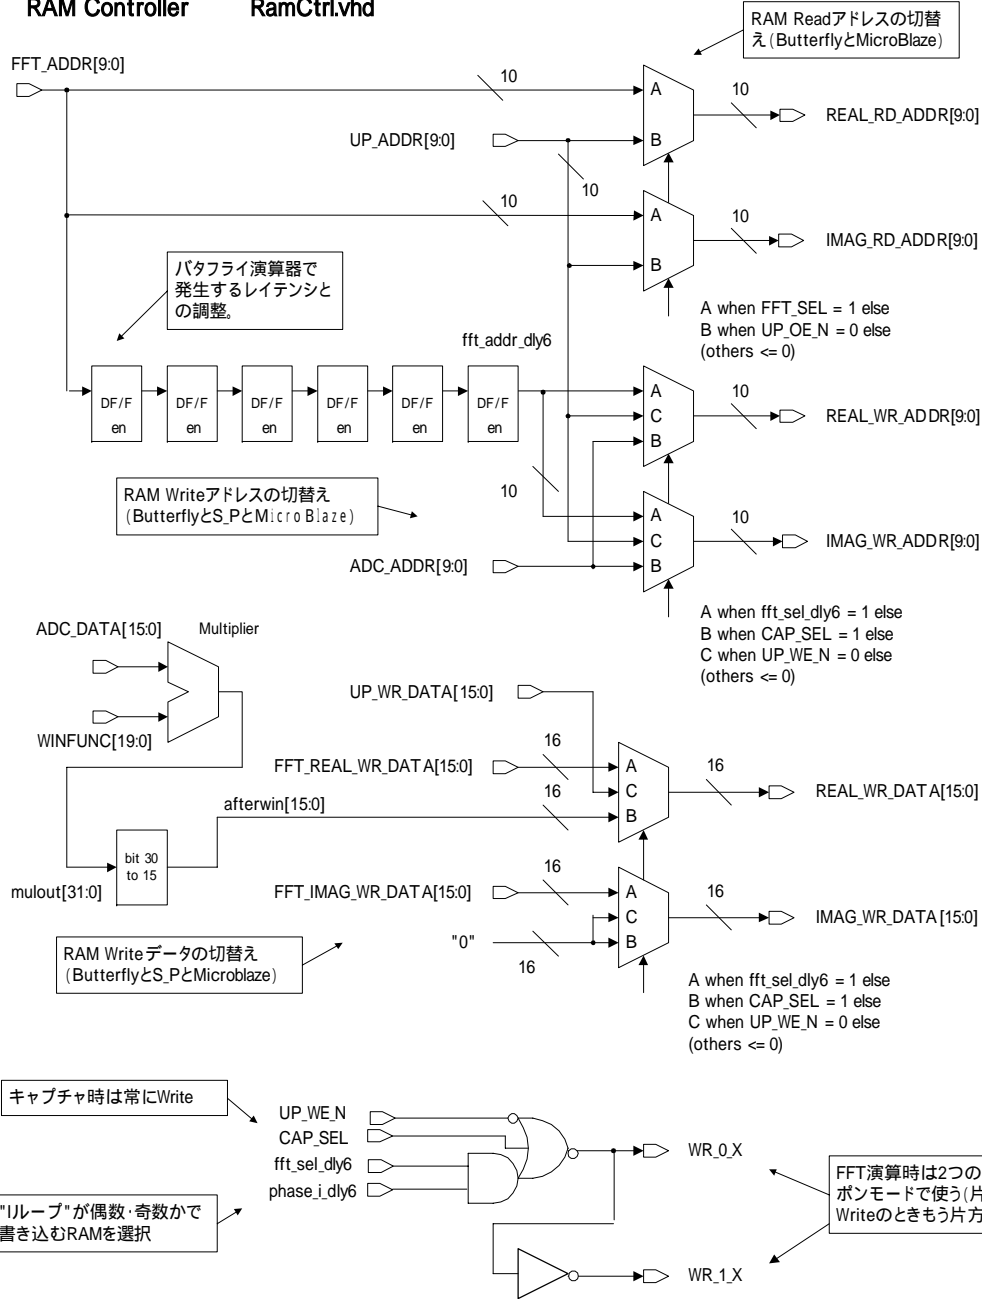

RAM Controller RamCtrl.vhd

REVISIONS		
SYM	DATE	REVD
	2009/06/21	ver. 0.3