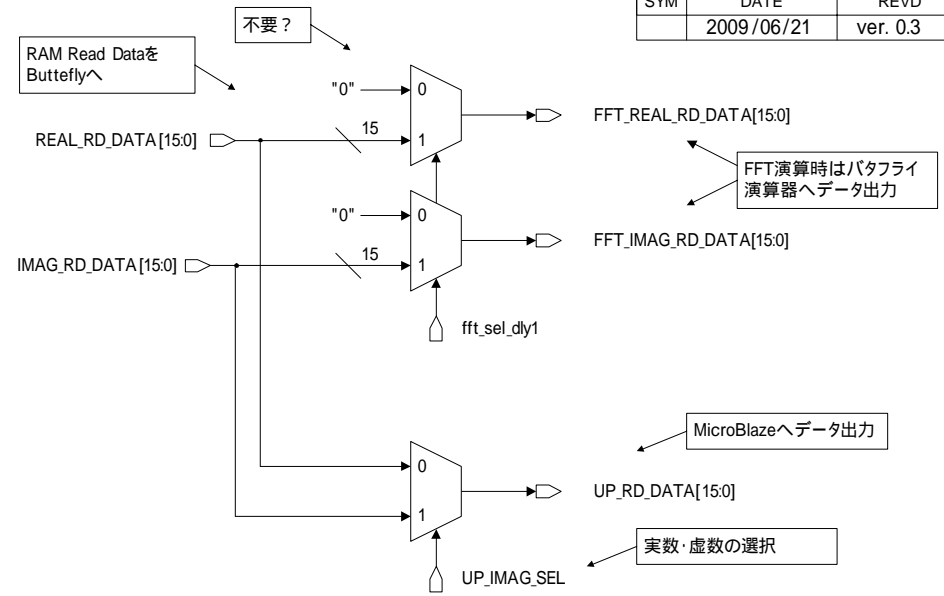

RAM Controller RamCtrl.vhd

REVISIONS		
SYM	DATE	REVD
	2009/06/21	ver. 0.3